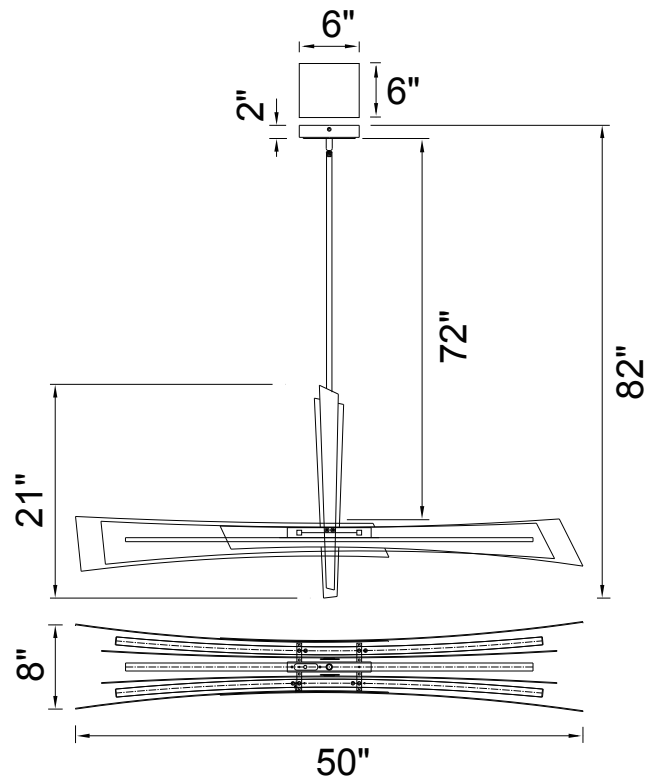

PROJECT: _____
 FIXTURE TYPE: _____
 LOCATION: _____
 CONTACT/PHONE: _____

Item	1717P50-101
Collection	SOLARA
Category	Chandelier
Finish	Black
Glass	-----
Crystal	-----
Acrylic	-----

Shade Color	-----
Min Assembled Height	23"
Max Assembled Height	82"
Width	50"
Length	8"
Extension Wall Mounts	-----
Input	120V AC,60HZ,AC

Lumens	1560
Light Source	LED
Bulb Info.	30W
Included	-----
Dimmable	Yes
Colour Temp	3000,4000,5000K
Weight	24.25 Lbs

CWI Lighting
 2775 Broadway
 Buffalo, NY 14227
 USA

CWI Lighting
 140 Steelcase Rd. W.
 Markham ON. L3R 3J9
 Canada