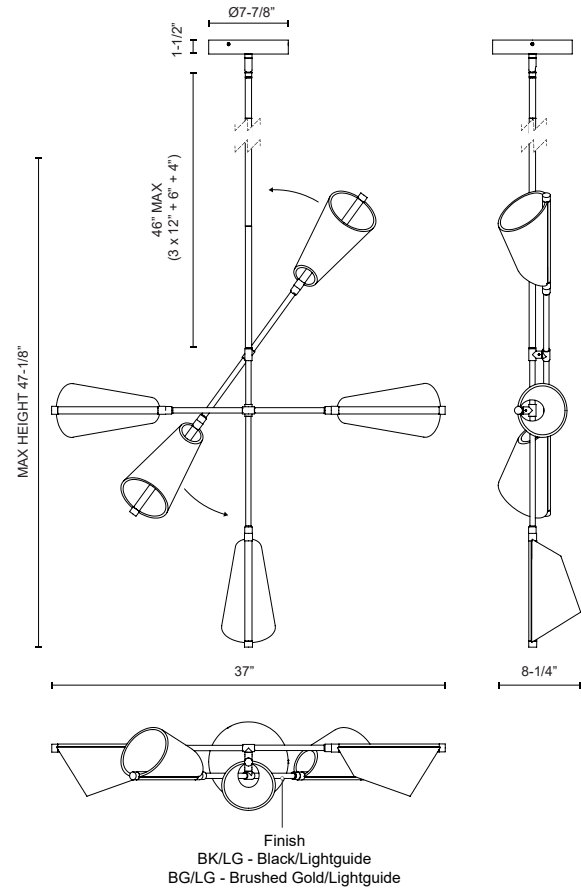

Fixture Dimensions	W37" x L37" x H47-1/8"
Light Source	LED with DC Driver
Wattage	67W
Total Lumens	5360lm
Delivered Lumens	BG/LG-2803lm*; BK/LG-3000lm*;
Voltage	120-277V
Color Temperature	3000K
CRI (Ra)	90CRI
Optional Color Temps	2700K - 5000K Available, Minimum Order Quantities Apply
LED Rated Life	50,000 hours
Dimming	100% - 10%, TRIAC or ELV Dimmer (Not Included)
Material	Aluminum + Acrylic
Shade Details	Clear Acrylic Light Guide Shade
Adjustable	Yes
Rod Length	46" Max (3x12" + 1x6" + 1x4")
Wire Length	72"
Minimum Hang Height	38"
Sloped Ceiling Adaptable	Yes, Up to 45 Degrees
Location	Dry
Canopy Dimensions	D7-7/8" x H1-1/2"
Paint Finish	BG01; BK02;
CEC Title 24 JA8	Yes, JA8-2022
Illumination Direction	Omni-directional

* For custom options, consult factory for details.

* For warranty information, please visit www.kuzcolighting.com/warranty

KUZCO

CANADA: 19054 28TH AVENUE - SURREY, BC V3Z 6M3

USA: 3035 E. LONE MOUNTAIN ROAD - LAS VEGAS, NV 89081

WWW.KUZCOLIGHTING.COM

© 2022 KUZCO LIGHTING. ALL RIGHTS RESERVED.

DESCRIPTION

Classic shapes take new form in the stunning new Mulberry collection. Minimal, modern forged bodies and striking edge lit shades make up this one-of-a-kind collection. Each shade of the Mulberry is crafted with clear etched acrylic, creating the modern glow seen throughout the pieces of this collection. Available in both Brushed Gold or Matte Black accents.

COMMENT