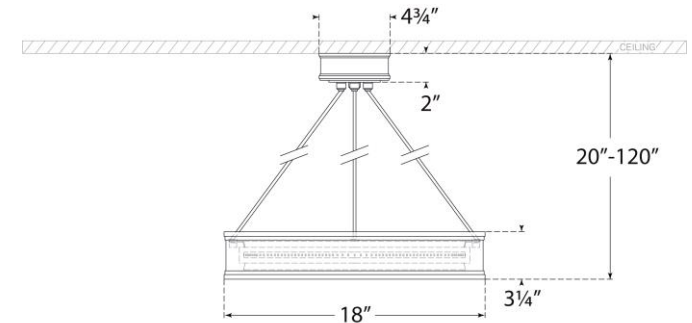

TEAR SHEET

Connery 18" Ring Chandelier

Item # CHC 1612PN

Designer: Chapman & Myers

O/A Height: 15.5" - 120"

Fixture Height: 3.25"

Width: 18"

Canopy: 4.75" Round

Finishes: AB, BZ, PN, WHT

Lightsource: Dedicated LED

Wattage: 28w (2100lm)

Weight: 12 Pounds

Note: Height Not Adjustable After Installation

Front View

Bottom View