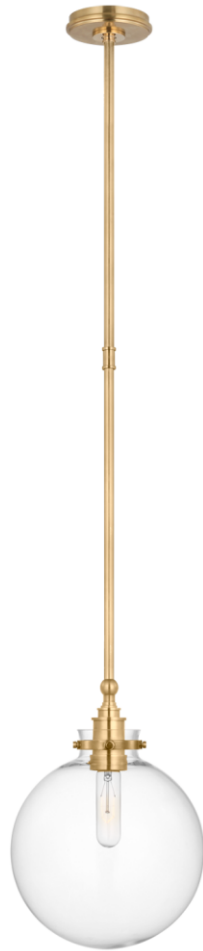

TEAR SHEET

Parkington 10" Globe Pendant

Item # CHC 5540AB-CG

Designer: Chapman & Myers

O/A Height: 57.5"

Fixture Height: 13.75"

Min. Custom Height: 20.25"

Width: 10"

Canopy: 4.75" Round

Finishes: AB, BZ, PN

Glass Options: CG, WG

Socket: E26 Keyless

Wattage: 8 LED T9

Weight: 4 Pounds

Note: UL Only | Custom Height Available