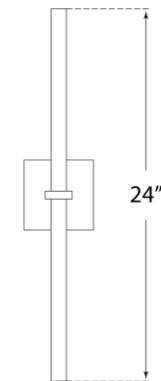

TEAR SHEET

Axis Large Linear Sconce

Item # KW 2736AB

Designer: Kelly Wearstler

Height: 24"

Width: 4.5"

Extension: 4"

Backplate: 4.5" Square

Finishes: AB, BZ, PN

Lightsource: Dedicated LED

Wattage: 20w (2400lm)

Weight: 4 Pounds

Top View

Side View

Front View