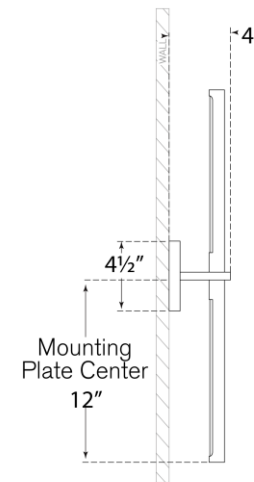

TEAR SHEET

Axis Large Linear Sconce

Item # KW 2736AB

Designer: Kelly Wearstler

Height: 24"

Width: 4.5"

Extension: 4"

Backplate: 4.5" Square

Finishes: AB, BZ, PN

Lightsource: Dedicated LED

Wattage: 20w (2400lm)

Weight: 4 Pounds

Top View

Side View

Front View