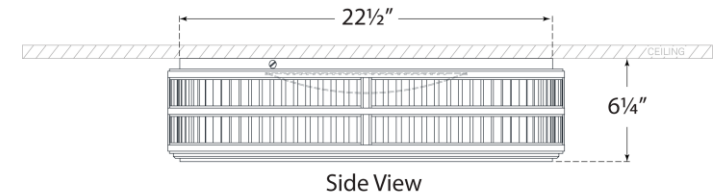

TEAR SHEET

Perren 24" Flush Mount

Item # RL 4722NB

Designer: Ralph Lauren

Height: 6.25"

Width: 24"

Finishes: BZ, NB, PN

Glass Options: WG

Lightsource: Dedicated LED

Wattage: 60w (4800lm)

Weight: 47 Pounds

Side View

Bottom View