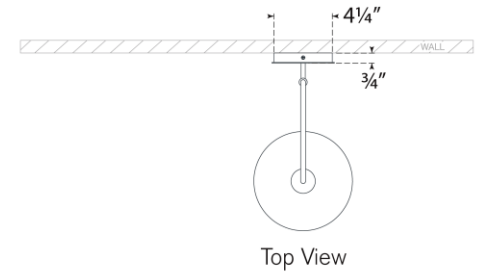

TEAR SHEET

Calvino Arched Single Sconce

Item # S 2692HAB-CG

Designer: Ian K. Fowler

Height: 25.25"

Width: 7.5"

Extension: 13.5"

Backplate: 4.25" Round

Finishes: AI/HAB, HAB, PN

Glass Options: CG

Lightsource: Dedicated LED

Wattage: 3w (300lm)

Weight: 3 Pounds

Note: UL Only

Top View

Side View

Front View