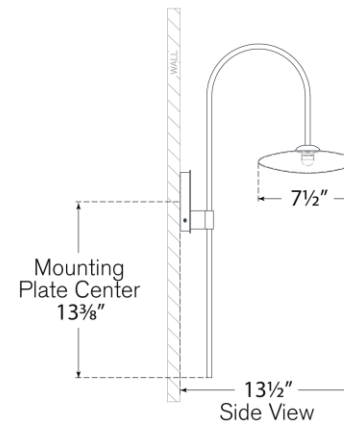

TEAR SHEET

Calvino Arched Single Sconce

Item # S 2692HAB-CG

Designer: Ian K. Fowler

Height: 25.25"

Width: 7.5"

Extension: 13.5"

Backplate: 4.25" Round

Finishes: AI/HAB, HAB, PN

Glass Options: CG

Lightsource: Dedicated LED

Wattage: 3w (300lm)

Weight: 3 Pounds

Note: UL Only

Top View

Side View

Front View