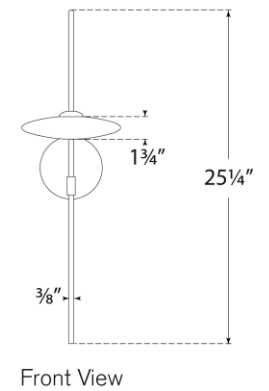

TEAR SHEET

Calvino Arched Single Sconce

Item # S 2692HAB-CG

Designer: Ian K. Fowler

Height: 25.25"

Width: 7.5"

Extension: 13.5"

Backplate: 4.25" Round

Finishes: AI/HAB, HAB, PN

Glass Options: CG

Lightsource: Dedicated LED

Wattage: 3w (300lm)

Weight: 3 Pounds

Note: UL Only

Top View

Side View