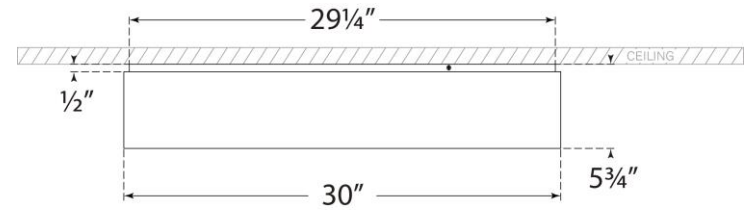

TEAR SHEET

Shaw Grande Flush Mount

Item # S 4045G

Designer: Visual Comfort

Height: 5.75"

Width: 30"

Canopy: 29.25" Round

Finishes: BLK, BSL, G, WHT

Glass Options: WG

Lightsource: Dedicated LED

Wattage: 80w (9600lm)

Weight: 40 Pounds

Front View

Top View