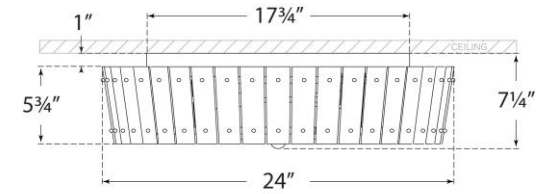

TEAR SHEET

Cadence Large Single-Tier Flush Mount

Item # S 4652PN-AM

Designer: Carrier and Company

Height: 7.25"

Width: 24"

Canopy: 17.75" Round

Finishes: HAB, PN

Glass Options: AM

Socket: 4 - E12 Candelabra

Wattage: 4 - 60 C11

Weight: 30 Pounds

Side View

Top View