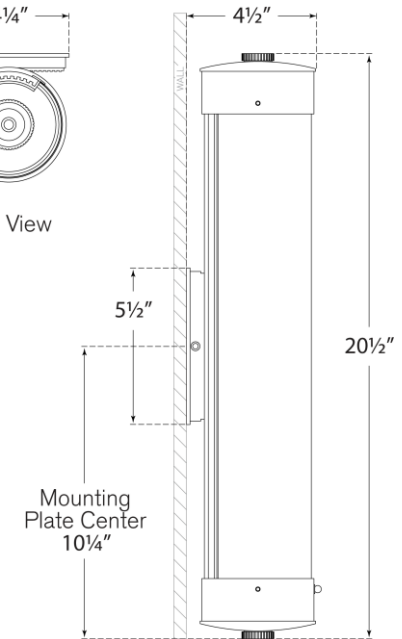

## Marais Linear Bath Sconce

Item # TOB 2318HAB-CG

Designer: Thomas O'Brien

Height: 21"

Width: 4.25"

Extension: 4.5"

Backplate: 4.25" x 5.5" Rectangle

Finishes: BZ/HAB, HAB, PN

Glass Options: CG

Socket: 2 - E26 Keyless

Wattage: 2 - 40 T10

Weight: 7 Pounds

Top View

Side View