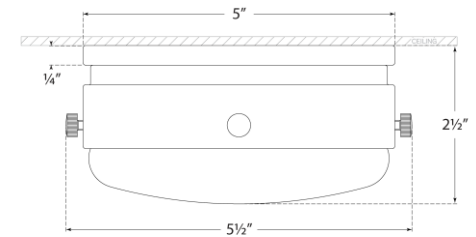

TEAR SHEET

Hicks 5.5" Solitaire Flush Mount

Item # TOB 4062PN-WG

Designer: Thomas O'Brien

Height: 2.5"

Width: 5.5"

Finishes: AN, BZ/HAB, HAB, PN

Glass Options: WG

Lightsource: Dedicated LED

Wattage: 12w (1100lm)

Weight: 1 Pound

Front View