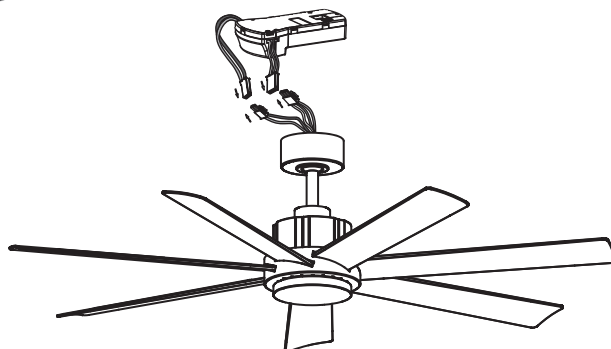

**PENDRY™ 56**

**FPD6865\*\***  
**56" Ceiling Fan**

featuring KwikWire easy connection

**INSTALLATION REQUIREMENTS:**

Fan must be attached to a securely anchored electrical junction box capable of withstanding a load of at least 35 lbs.

**ELECTRICAL REQUIREMENTS:**

Requires a grounded electrical supply line of 120 volts AC, 60 Hz, 15 amp circuit.

**MOTOR SPECS:**

DC126 x 12 sensorless DC motor is designed for optimal performance with this fan.

**BLADE SET:**

A set of seven 25" composite blades is included.

**CONTROL OPTIONS:**

A WiFi receiver and TR305 hand-held remote control are included. Push button remote control with 16 fan speeds, fresh air, reverse, ON/OFF dimmer light levels, CCT Select (correlated color temperature selection), fan/light timer, home away, safe exit and off button. Visit the Apple APP Store or Google Play Store to download the free fanSync WiFi APP and create your Fanimation fanSync account. Optional TW306 wall control is available — sold separately. Instructions are provided with each control.

**LIGHTING OPTIONS:**

LK6865 - One 24-watt CCT LED (Warm/Natural/Cool).

**DOWNROD OPTIONS:**

Fan comes with a 1" dia. x 6" long downrod (DR1-6). Optional downrods are available in 12", 18", 24", 36", 48", 60" and 72" lengths. A downrod coupler is available for installations requiring a downrod longer than 72". Fan can be mounted on a sloped ceiling up to 27°. Most sloped ceiling installations require a standard 18" downrod or longer downrod. Optional sloped ceiling ball kits (SCB1-52) are available for slope angles greater than 27° and up to 42°. Optional close-to-ceiling kit is available as well — sold separately. Call technical support for more information.