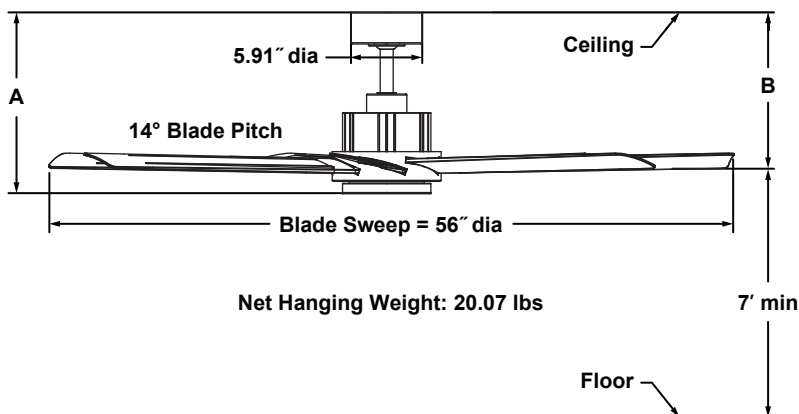

**PENDRY™ 56**

**FPD6865\*\***  
**56" Ceiling Fan**

featuring KwikWire easy connection

**INSTALLATION REQUIREMENTS:**

Fan must be attached to a securely anchored electrical junction box capable of withstanding a load of at least 35 lbs.